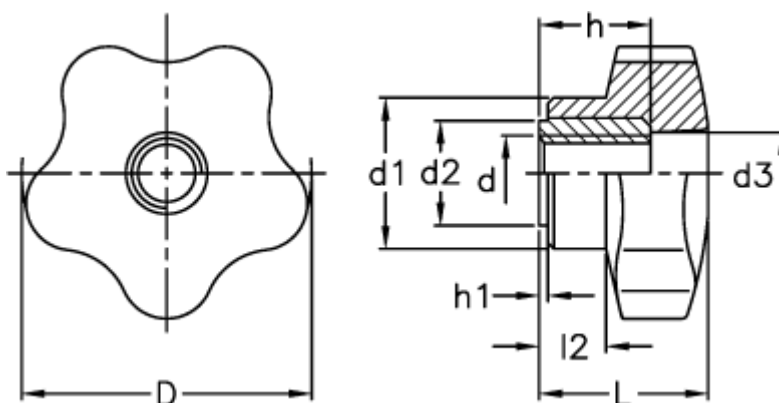

Data Sheet

Article number: 2302067901

Description: E+G Lobe knob
VC.254/85 B-M16

Measures

D = 85

l2 = 32

d1 = 35

d2 = 24

d3 = 18

d 6H = M16

h = 35

h1 = 2.0

L = 56